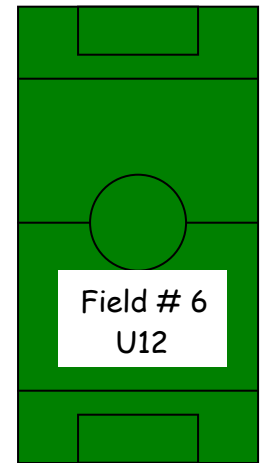

Address for GPS: 130 Fish Hill Road. Coventry, RI

Additional Parking Lot for overflow parking

Parking Entrance

NO PARKING ON FISH HILL ROAD

Parking Entrance

NO PARKING ON FISH HILL ROAD

Registration & Awards

On Site Shirt

Souvenir Tent
Score Tent

Joe Strauss Field House

NOTE:
There are plenty of parking spaces available. Please remember to tell your parents or anyone else that is coming to the tournament that they CANNOT park on Fish Hill Road. They will be ticketed or towed at their expense.